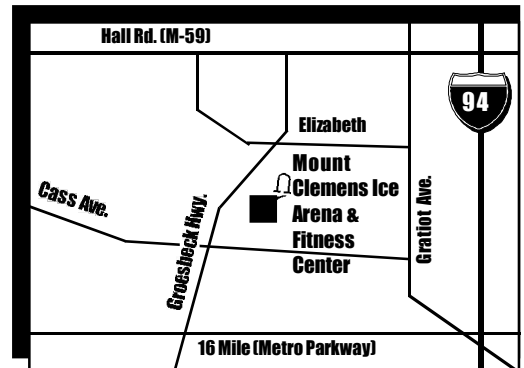

2-3:50 pm &

7-8:50 pm (DJ Skate \$5 all admissions)

Sunday, November 27

2-3:50 pm

Admission: Noon Skate - \$3/\$2 Rental

(sat./sun. sessions) **Adults - \$5**

Students - \$4.50

Skate Rental - \$3