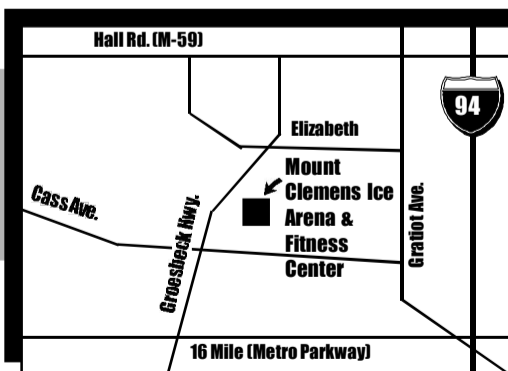

**Skate Rental - \$3**

**(586) 307-8202**

**Located on Groesbeck  
between Cass and Elizabeth**