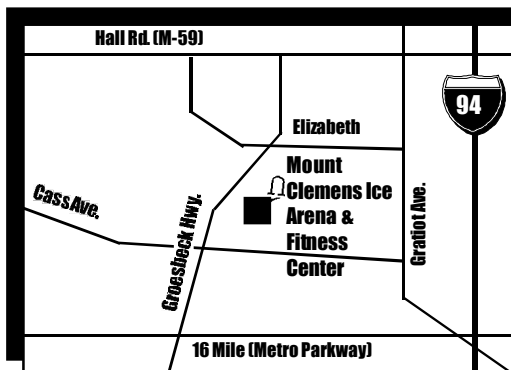

**MOUNT CLEMENS ICE ARENA
& FITNESS CENTER**

(586) 307-8202

www.mountclemensicearena.com