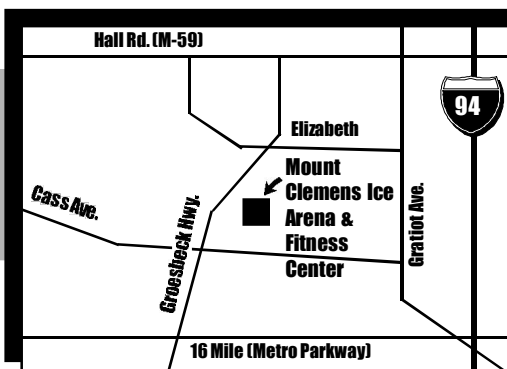

PUBLIC SKATING

**Live DJ on Friday Nights
Every Friday November - February
$5 admission/$3 rental**

www.mountclemensicearena.com