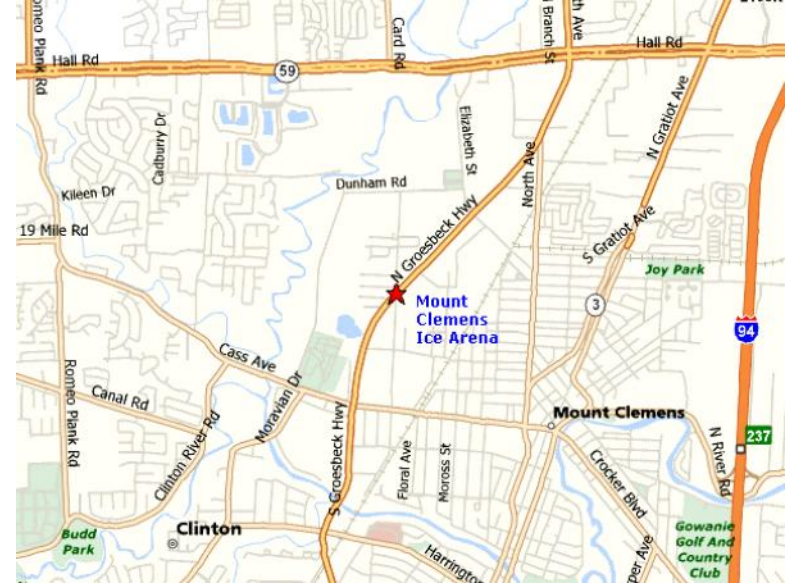

For:
Where: *Mount Clemens Ice Arena*
Date/Time:
Directions: *200 North Groesbeck Hwy
Mount Clemens, MI 48043
586-307-8202*
RSVP By:

www.mountclemensicearena.com

Come join the fun
&
Celebrate!

Grab your skates
&
Save the date...